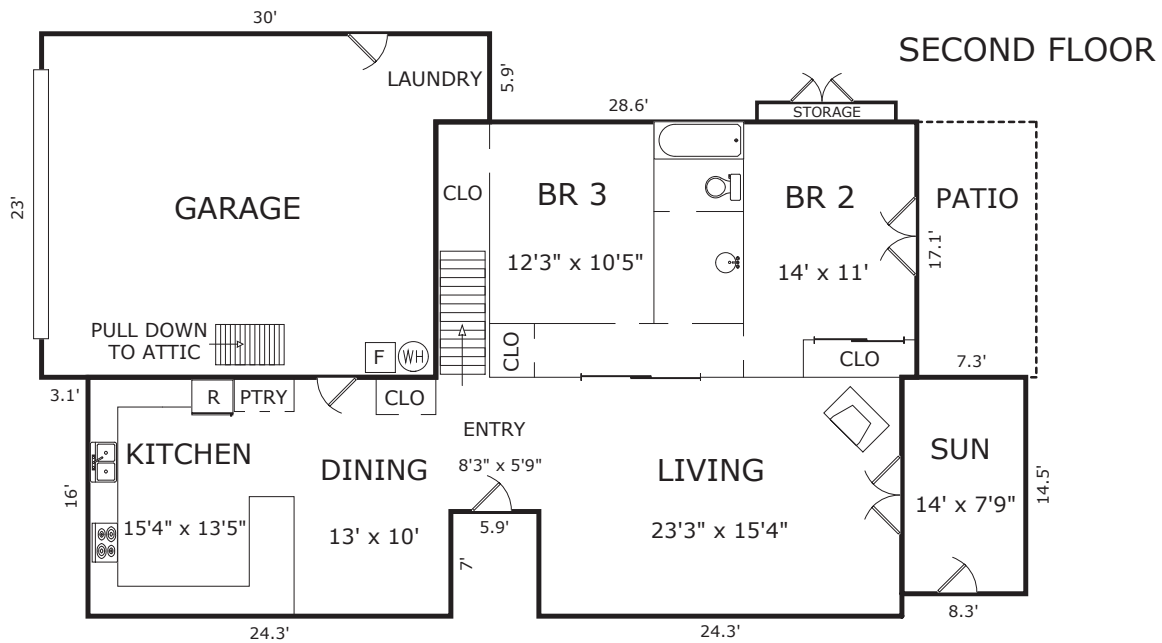

17165 WILSON WAY, ROYAL OAKS, CA 95076

AREA CALCULATIONS (approximate)

First Floor:	1,381sf
Second Floor:	504
Net Livable Area:	1,885sf

Sun Room:	120	Attic:	948
Garage:	628	Storage:	12
Patio:	137	Deck:	137