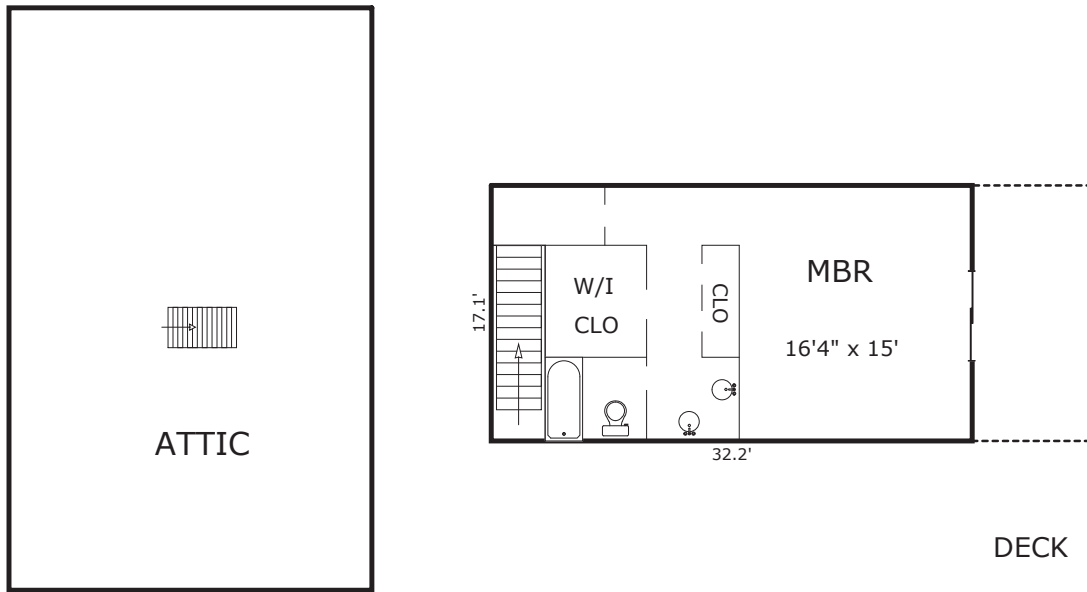

17165 WILSON WAY, ROYAL OAKS, CA 95076

AREA CALCULATIONS (approximate)

First Floor:	1,381sf
Second Floor:	504
Net Livable Area:	1,885sf

Sun Room:	120	Attic:	948
Garage:	628	Storage:	12
Patio:	137	Deck:	137